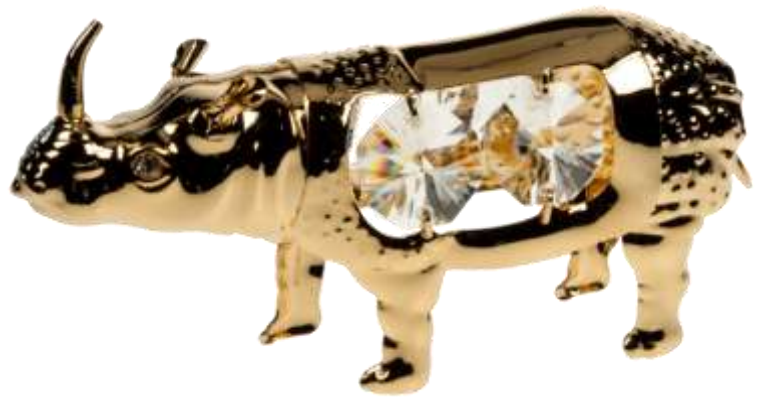

U4102 – H4.5cm