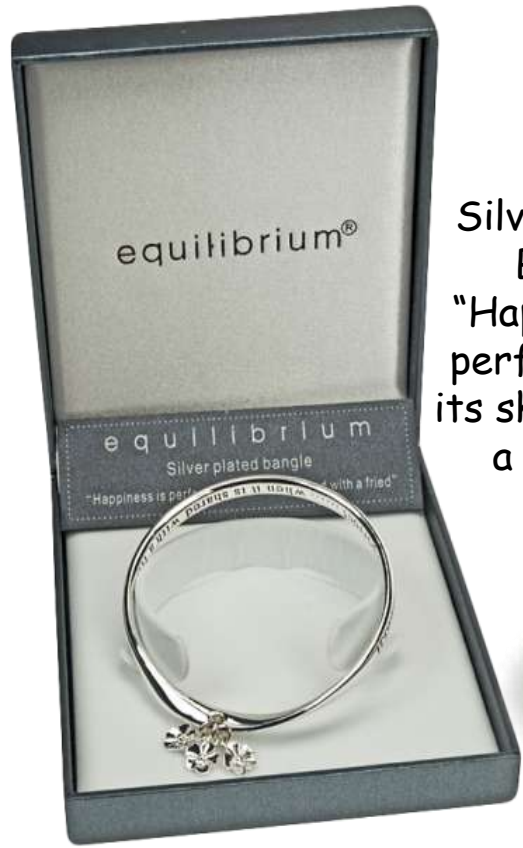

3178
Silver Plated
Bangle
"Friends
share
memories,
laughter and
love"

Designed in the U.K.

SILVER PLATED SENTIMENT BANGLES

7050
2 Tone Silver
Plated Bangle
"True friends
leave
footprints on
your heart"

7061
2 Tone
Silver
Plated
Bangle
"Every day
is a miracle,
one day at a
time"

LEAD FREE
NICKEL FREE
CADMIUM FREE

7051
Silver Plated
Bangle
"Happiness is
perfect when
its shared with
a friend"

7063
Silver Plated
Bangle
"Dreams are
a wish your
heart makes"

equilibrium®

SILVER PLATED SENTIMENT BANGLES