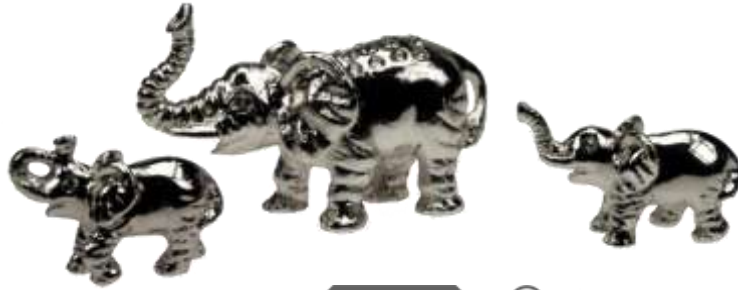

FORTUNESWELL GIFTS & COLLECTABLES

more than just a thought

CATALOGUE 2014-15

equilibrium®

DELIVERY INITIATIVE

ORDERS OVER R3000 EXCLUDING V.A.T. WILL BE DELIVERED FREE OF CHARGE NATIONWIDE.

FOR ORDERS UNDER R3000 EXCLUDING V.A.T DELIVERY WILL BE CHARGED @ 7.5% OF ORDER VALUE WITH A MINIMUM CHARGE OF R125.