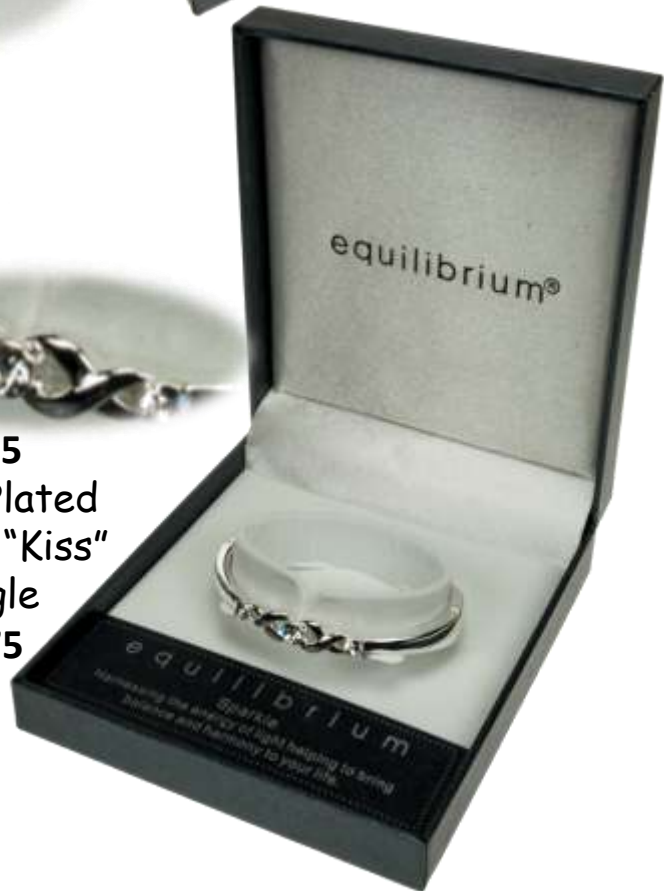

7064
Silver Plated
Hinged Bangle
"Believe in
yourself"
R197

7003
Silver Plated
Hinged Bangle
"There's no
better friend
than my Mum"
R197

SILVER PLATED HINGED BANGLES THE SPARKLE OF DIAMANTE

9160
Silver Plated
Hinged Heart
Bangle "Best
friends make each
day brighter"
R197

9161
Silver Plated
Hinged Heart
Bangle "Follow
your dreams and
reach for the
stars"
R197

9418
Silver Plated
Hinged Bangle
with 7 Crystals
R175

6485
Silver Plated
Hinged "Kiss"
Bangle
R175

equilibrium®

SILVER PLATED HINGED BANGLES THE SPARKLE OF DIAMANTE

7185
Silver Plated
Hinged Heart
Bangle
R210

6475
Silver Plated
Diamante
Hinged Bangle
R188

9410
Silver Plated
Linked Hinged
Bangle
R188

9406
Silver Plated
Hinged
Diamante
Circles Bangle
R175

equilibrium®
Sparkle
Harnessing the energy of light helping to bring
balance and harmony to your life.