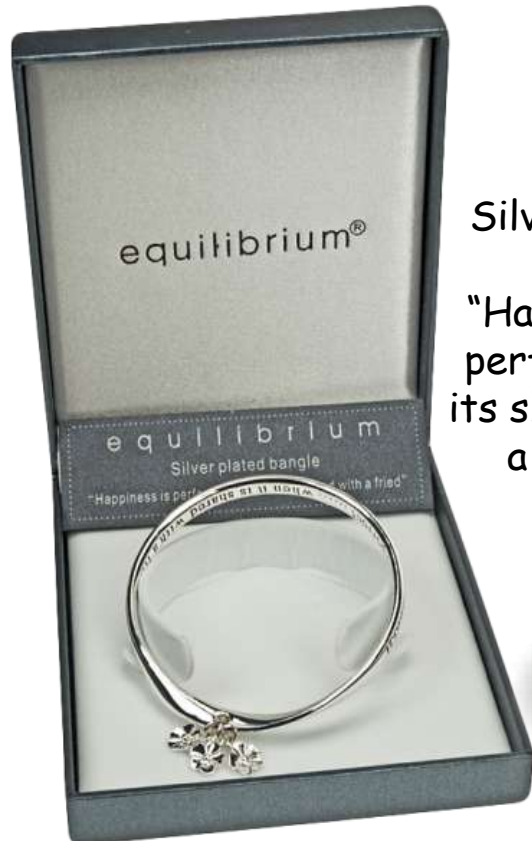

LEAD FREE
NICKEL FREE
CADMIUM FREE

7051
Silver Plated
Bangle
"Happiness is
perfect when
its shared with
a friend"
R175