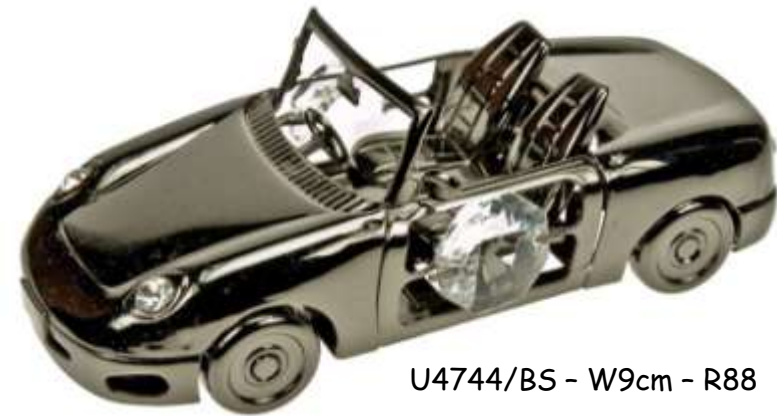

U4708 - H7.5cm - R85

U4744/BS - W9cm - R88

U4130/BS - W7cm - R78

U4187/BS - H5cm - R118

RH01 Gold – 15 Arm Rotating Stand – H44cm – R299
(batteries included)

U4266 – Single
Arm Stand
Packed in 6's
H21cm – R35 each