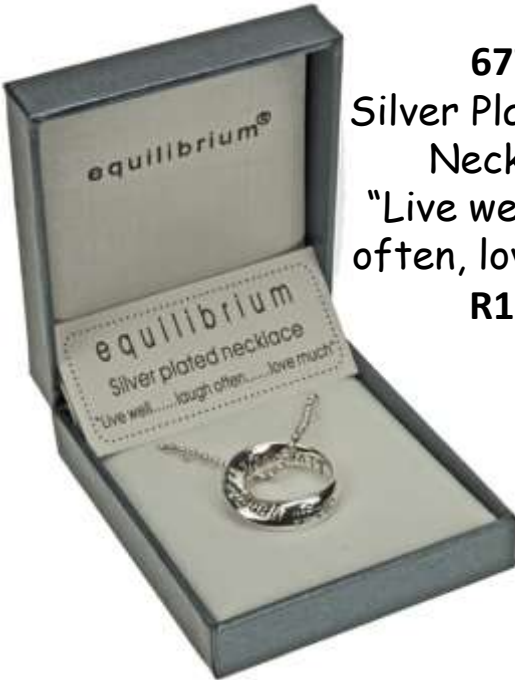

NECKLACES WITH SENTIMENTS

6770
Silver Plated Ring
Necklace
"Live well, laugh
often, love much"
R132