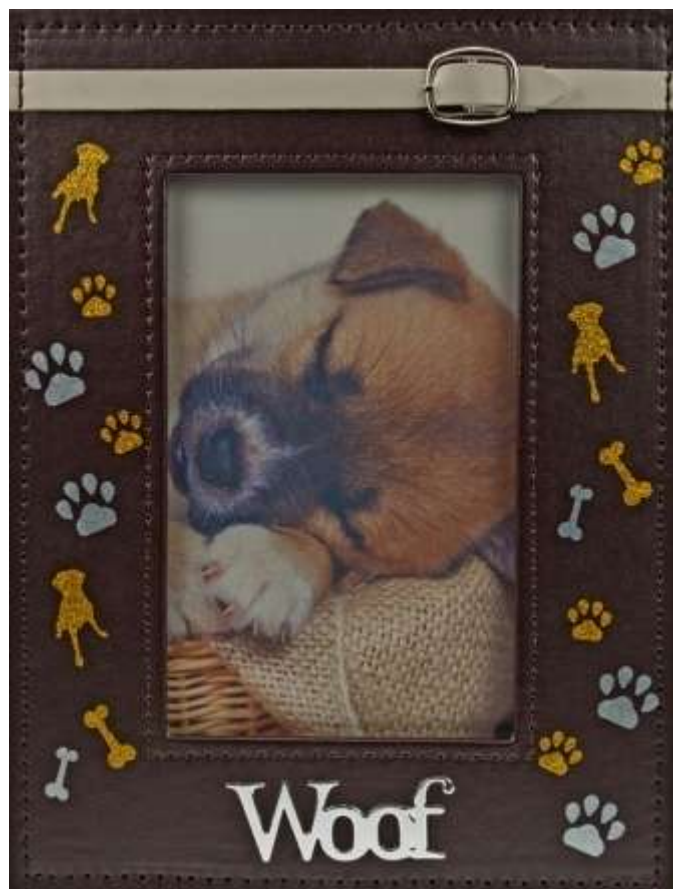

PF-04X06-2C420A
"Leather" finish Photo Frame
17cm x 22.5cm
WAS R88 - **NOW R69**