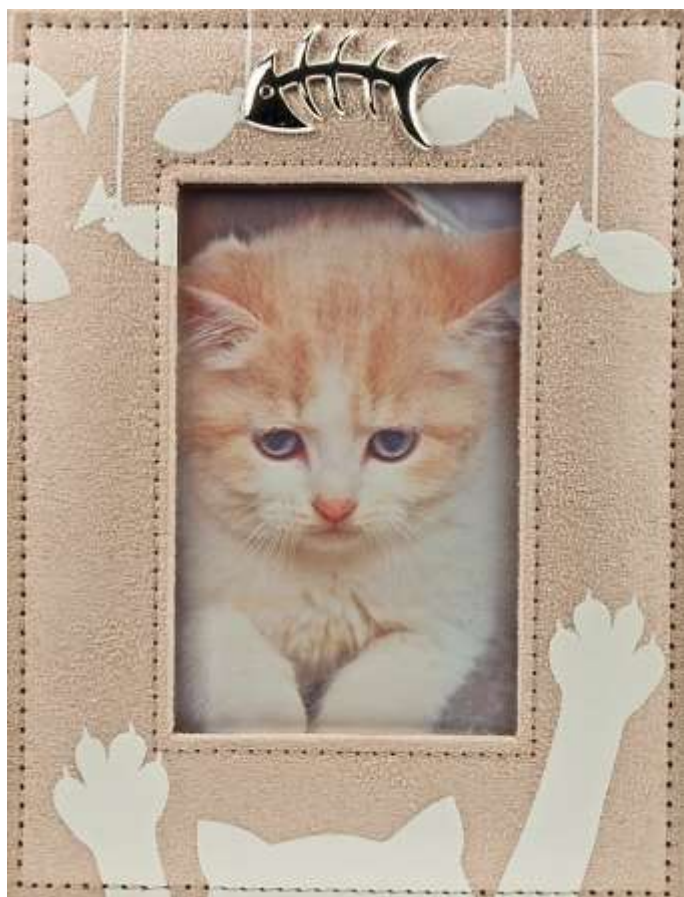

OUT
OF
STOCK

the Boys

ready for the next adventure...

PF-06X04-6C415A
6" x 4" Photo Frame
19cm x 17.5cm - R69

SIMPLY FRAMES

New lower prices!

PF-06X04-7C377A
6" X 4" Photo Frame
"Suede" finish 21.5cm x 21.5cm
WAS R88 - **NOW R69**

PF-04X06-7C487B
6" x 4" Photo Frame
"Suede" finish 21cm x 19cm
WAS R88 - **NOW R69**

PF-04X06-7C487A
6" x 4" Photo Frame
"Suede" Finish 21cm x 19cm
WAS R88 - **NOW R69**

SIMPLY FRAMES

New Lower Prices!

PF-06x04-2C462A - 6" x 4" Photo Frame
"Leather" finish 24cm x 19cm - R88

PF-04X06-7C400A
"Suede" finish Photo Frame
17.5cm x 23cm
WAS R88 - **NOW R69**

PF-04X06-2C420A
"Leather" finish Photo Frame
17cm x 22.5cm
WAS R88 - **NOW R69**

NOVELTY PLAQUES

CATS

A0922807A - CAT PLAQUES, PACKED 12 ASS. i.e. 3 each of 4 designs.
A0922806A - DOG PLAQUES, PACKED 12 ASS. i.e. 3 each of 4 designs.
H10cm W4cm. PACK OF 12 = R210.00 (R17.50 per plaque)