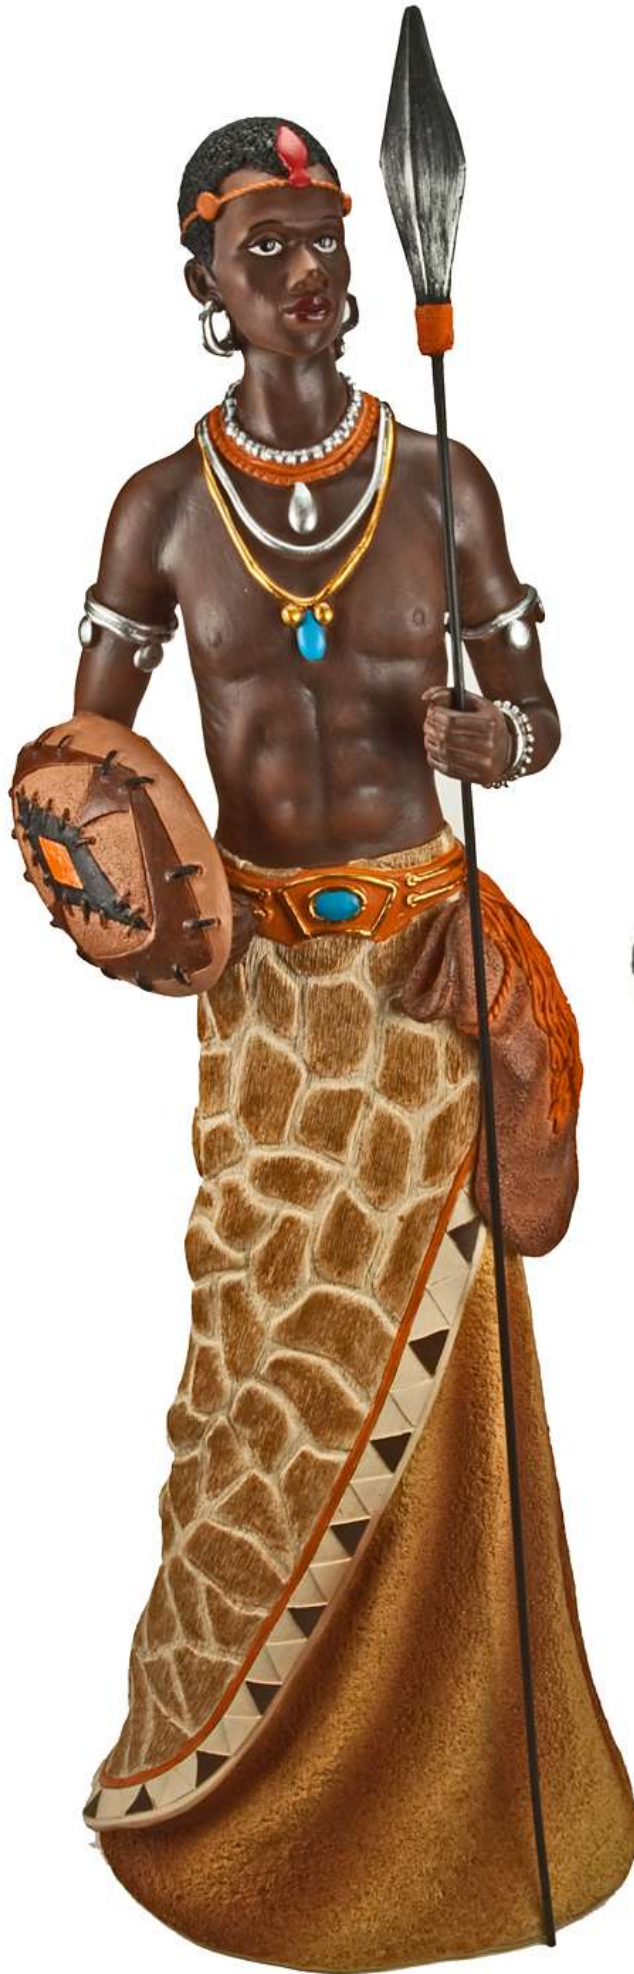

A132079A - H53cm - R394