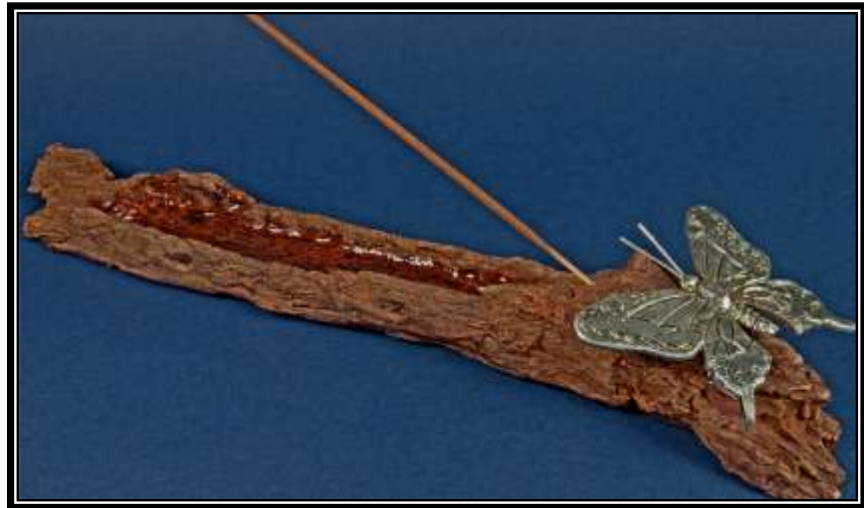

Incense Holder - BSD36457 - L32cm
WAS R99 - **NOW R66**

**CLEARANCE
SALE**